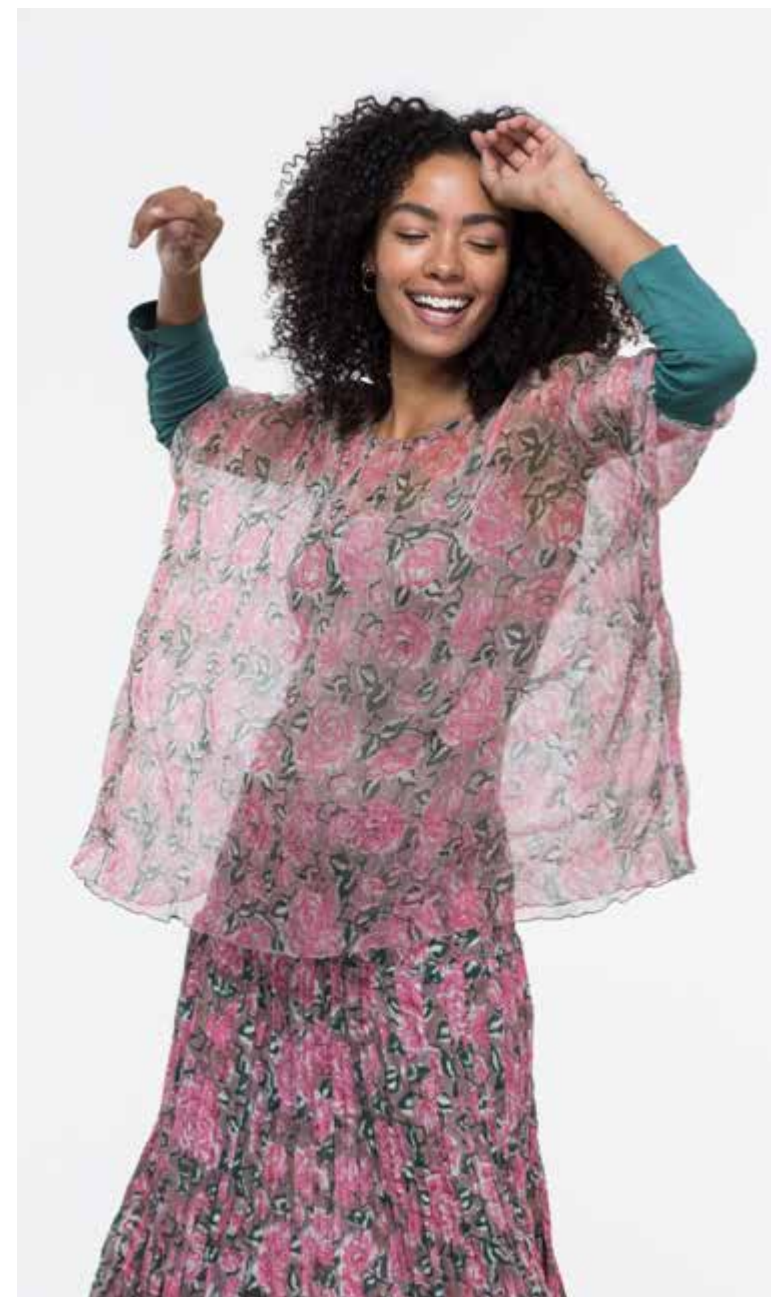

Sohar Top
Cotton Jersey
2 Sizes
S/M & L/XL
SHTV2112
£28

SHTV2107

SHTV2104

SHTV2101

SHTV2109

Sohar Top
Chiffon
2 Sizes S/M & L/XL
£23

Sohar Top
Chiffon
2 Sizes
S/M & L/XL
£23

SHTV2108